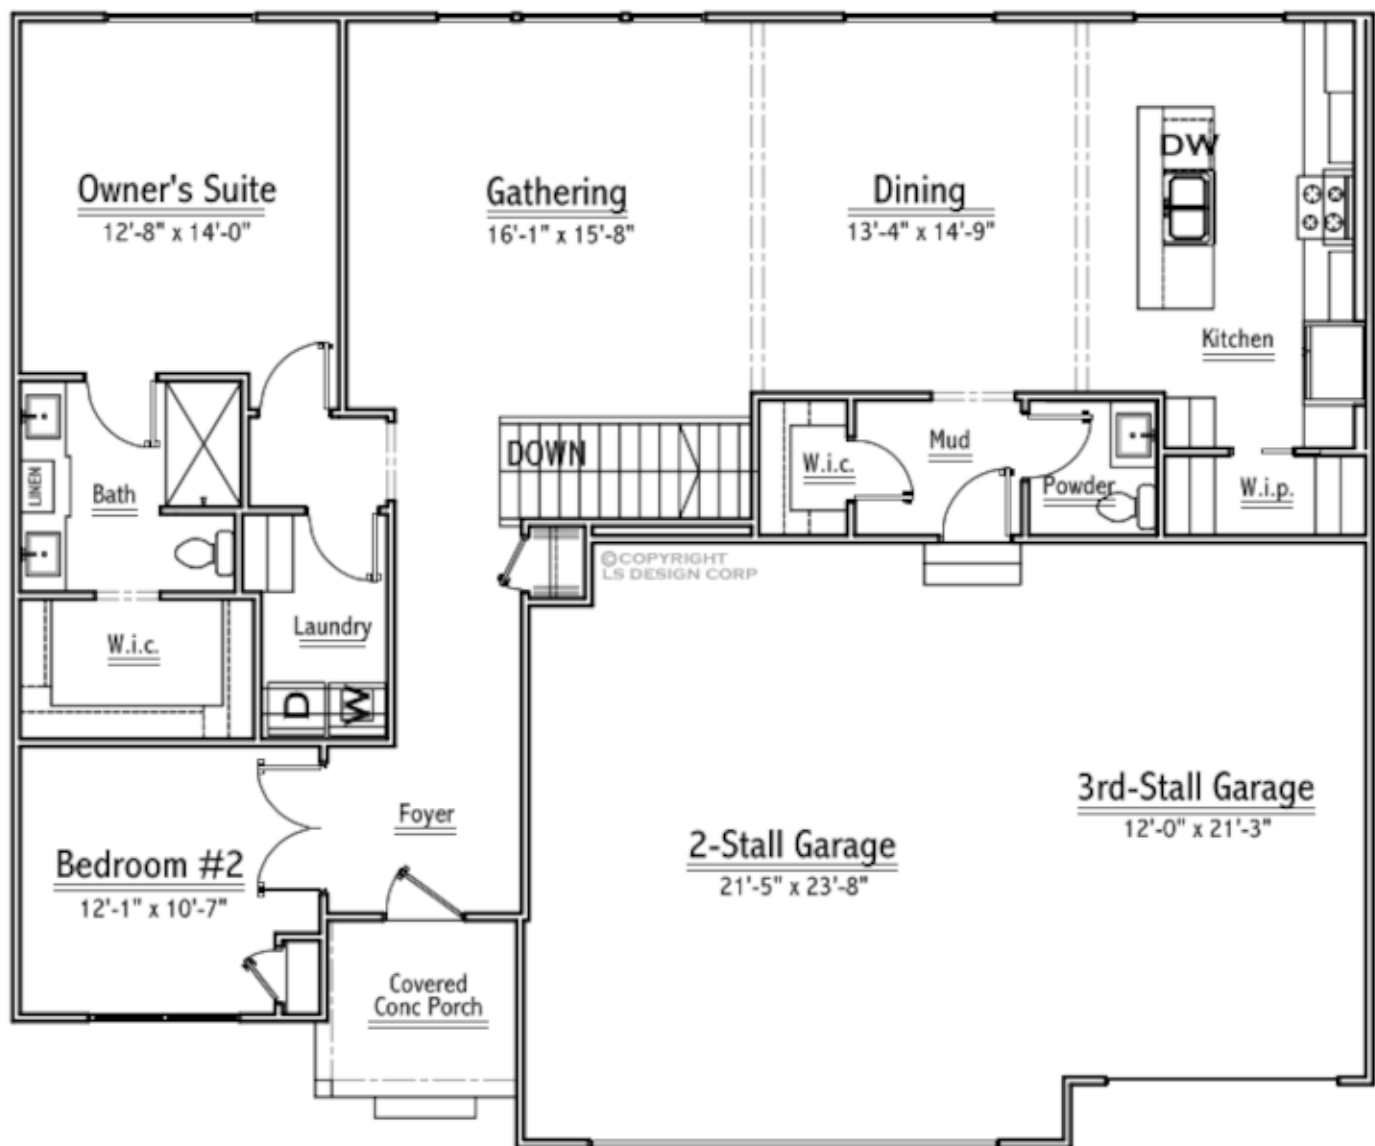

Summerset Villas East

Taking Reservations Now • Call/Text Nate 616-710-1220

The Wellington

Starting At: \$454,000

2 Bedroom, 1.5 Bath, 3 stall garage

Main Level Floor Plan: 1498 sqft

YOUR HOMES
your home. your style.

More Info at BialikRealEstate.com/summersetvillas

Summerset Villas East

Taking Reservations Now • Call/Text Nate 616-710-1220

Starting At: \$505,000

4 Bedroom, 2.5 Bath, 3 Stall Garage

**Lower Level Floor Plan:
Complete Finish - 2528 sqft**