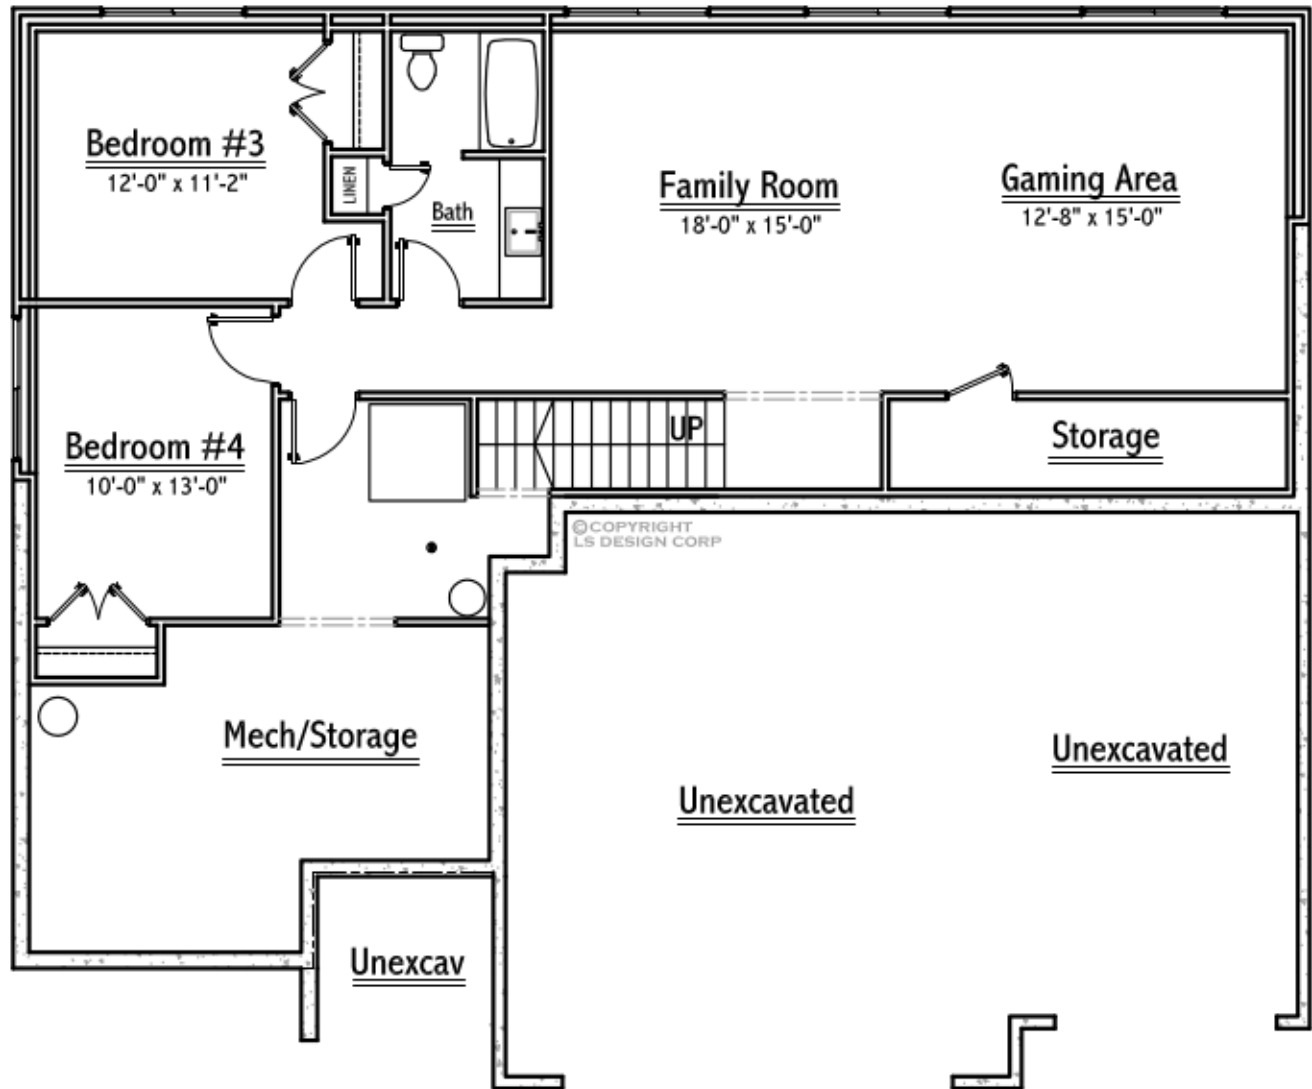

Summerset Villas East

Taking Reservations Now • Call/Text Nate 616-710-1220

The Wellington

Starting At: \$454,000

2 Bedroom, 1.5 Bath, 3 stall garage

Main Level Floor Plan: 1498 sqft

YOUR HOMES
your home. your style.

More Info at BialikRealEstate.com/summersetvillas

Summerset Villas East

Taking Reservations Now • Call/Text Nate 616-710-1220

Starting At: \$505,000

4 Bedroom, 2.5 Bath, 3 Stall Garage

**Lower Level Floor Plan:
Complete Finish - 2528 sqft**